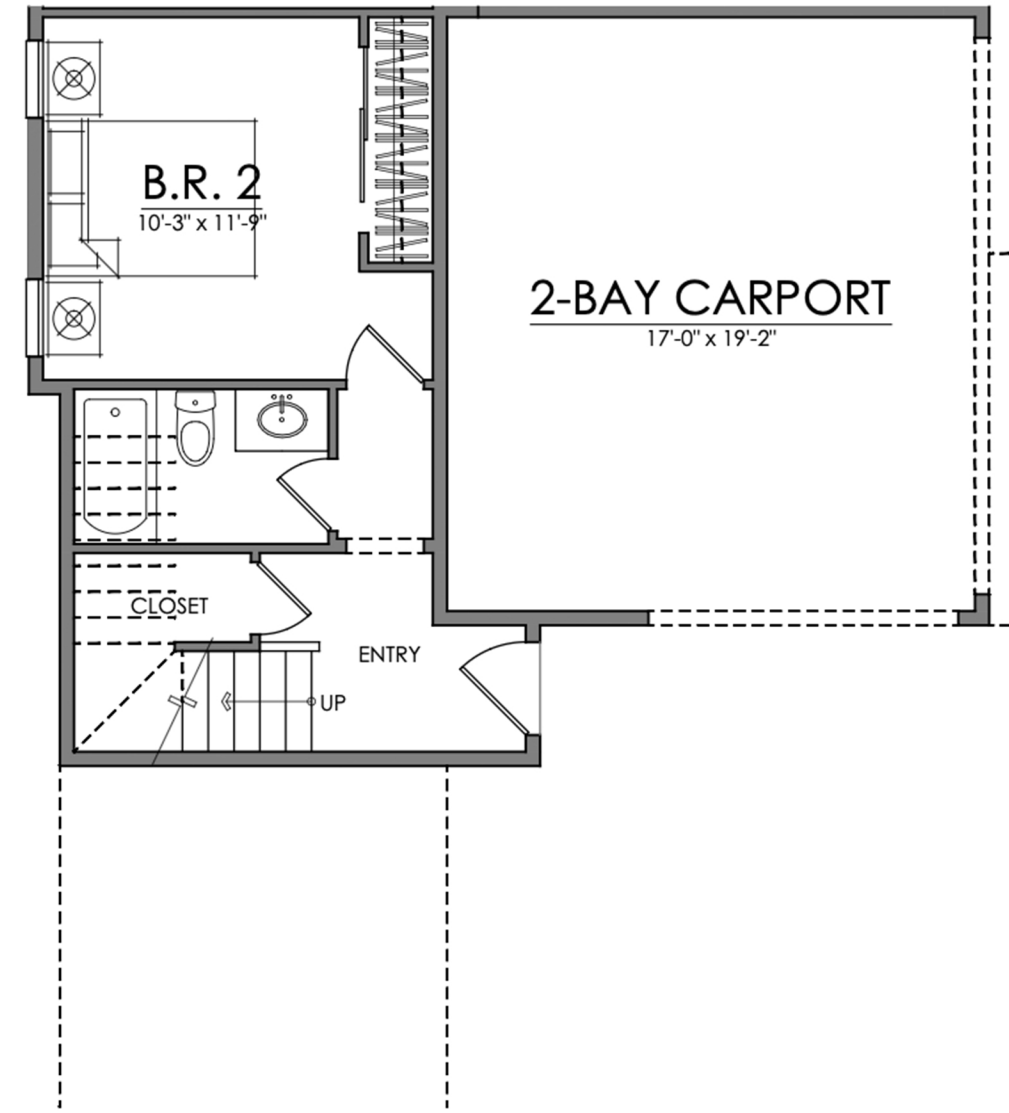

342arch.com
(706) 850-7740

Project Address
342 Arch Street
Athens

H U C K A B Y
P R O P E R T I E S

SECOND FLOOR

1/8" = 1'-0"

FIRST FLOOR

1/8" = 1'-0"

ARCH STREET

PLAN TWO | SECOND FLOOR | 760 SQ. FT.

1/4" = 1'-0"

PLAN TWO | FIRST FLOOR | 335 SQ. FT.

1/4" = 1'-0"

The Milledge
2 Bed/2 Bath

FIRST FLOOR
SECOND FLOOR
TOTAL

335 SQ. FT.
760 SQ. FT.
1095 SQ. FT.

PLAN TWO | SECOND FLOOR | 760 SQ. FT.

1/4" = 1'-0"

PLAN TWO | FIRST FLOOR | 335 SQ. FT.

1/4" = 1'-0"

FIRST FLOOR
SECOND FLOOR
TOTAL

335 SQ. FT.
760 SQ. FT.
1095 SQ. FT.

PLAN ONE | SECOND FLOOR | 865 SQ. FT.

1/4" = 1'-0"

PLAN ONE | FIRST FLOOR | 920 SQ. FT.

1/4" = 1'-0"

The Sanford
3 Bed/3 Bath

FIRST FLOOR
SECOND FLOOR
TOTAL

920 SQ. FT.
865 SQ. FT.
1785 SQ. FT.

PLAN ONE | SECOND FLOOR | 865 SQ. FT.

1/4" = 1'-0"

PLAN ONE | FIRST FLOOR | 920 SQ. FT.

1/4" = 1'-0"