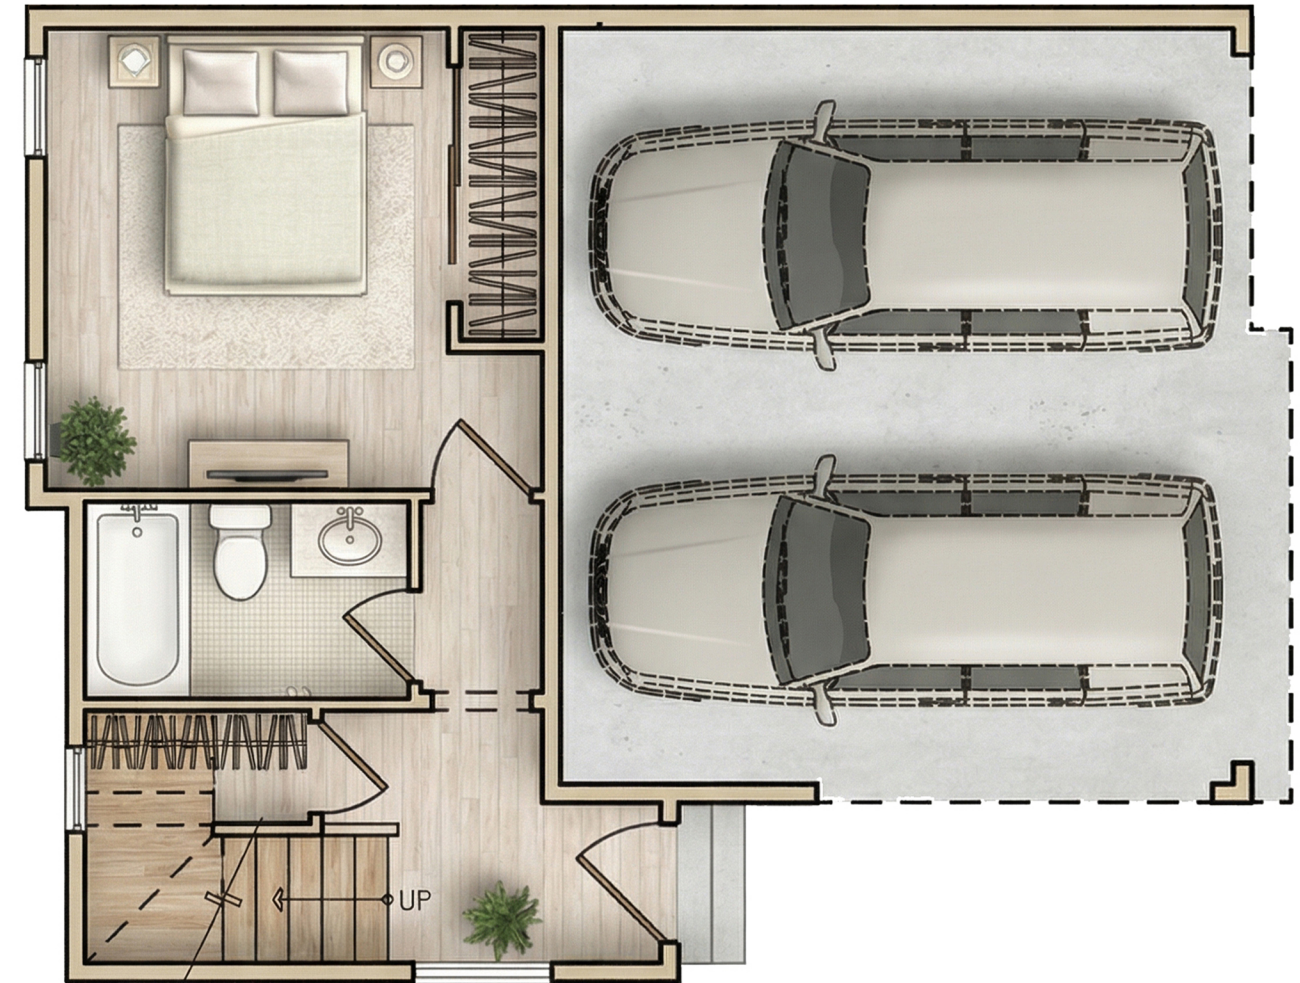

342arch.com
(706) 850-7740

Project Address
342 Arch Street
Athens

H U C K A B Y
P R O P E R T I E S

SECOND FLOOR

1/8" = 1'-0"

FIRST FLOOR

1/8" = 1'-0"

ARCH STREET

PLAN TWO | SECOND FLOOR | 760 SQ. FT.

1/4" = 1'-0"

PLAN TWO | FIRST FLOOR | 335 SQ. FT.

1/4" = 1'-0"

The Milledge
2 Bed/2 Bath

FIRST FLOOR
SECOND FLOOR
TOTAL

335 SQ. FT.
760 SQ. FT.
1095 SQ. FT.

PLAN TWO | SECOND FLOOR | 760 SQ. FT.

1/4" = 1'-0"

PLAN TWO | FIRST FLOOR | 335 SQ. FT.

1/4" = 1'-0"

FIRST FLOOR
SECOND FLOOR
TOTAL

335 SQ. FT.
760 SQ. FT.
1095 SQ. FT.

PLAN ONE | SECOND FLOOR | 865 SQ. FT.

1/4" = 1'-0"

PLAN ONE | FIRST FLOOR | 920 SQ. FT.

FIRST FLOOR
SECOND FLOOR
TOTAL

920 SQ. FT.
865 SQ. FT.
1785 SQ. FT.