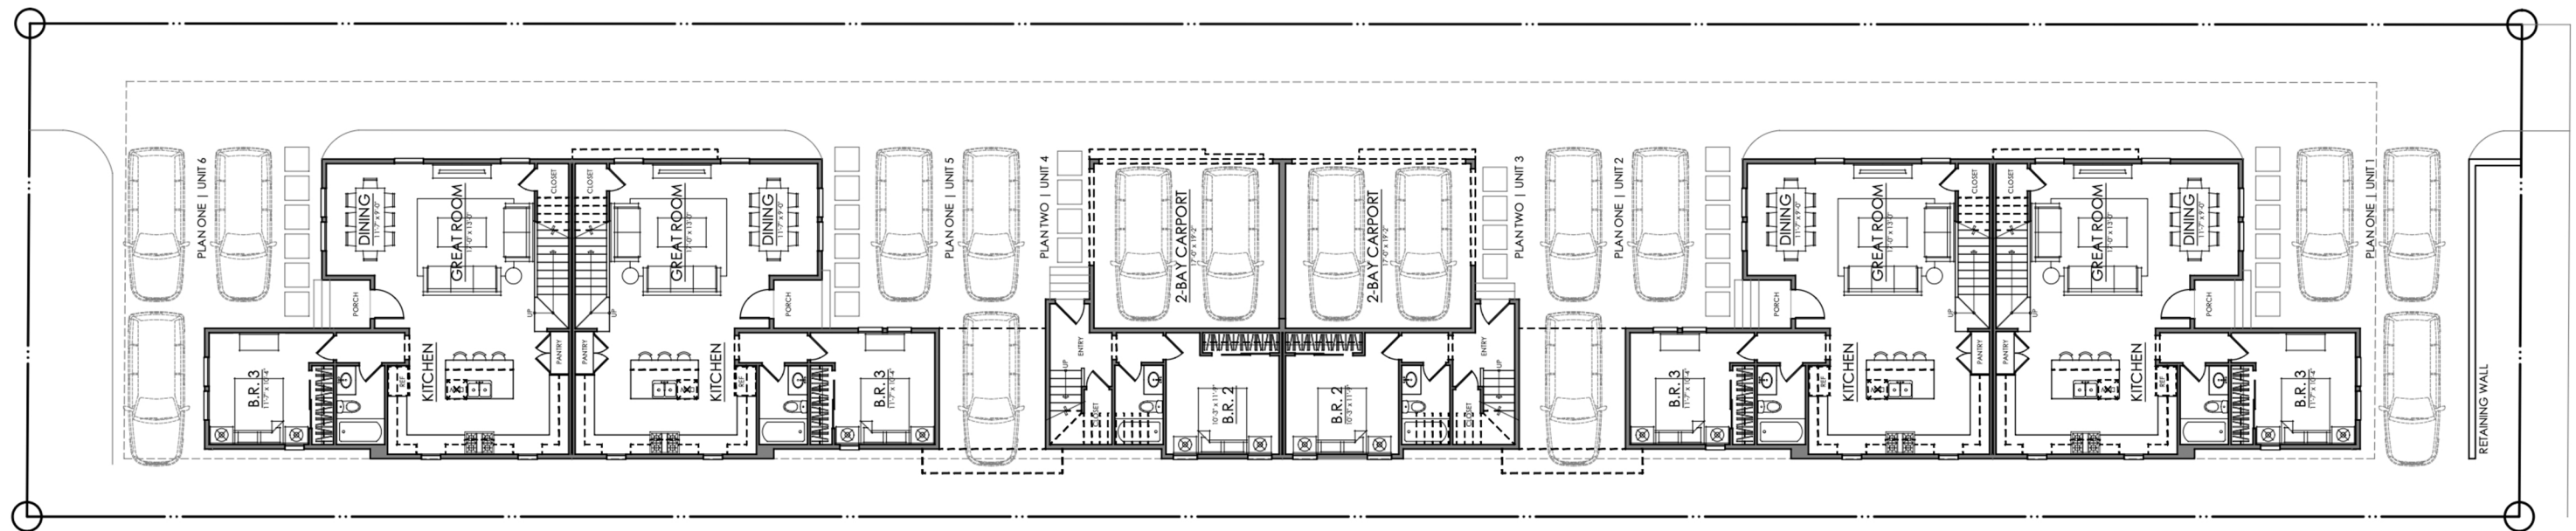

FIRST FLOOR

1/8" = 1'-0"

ARCH STREET