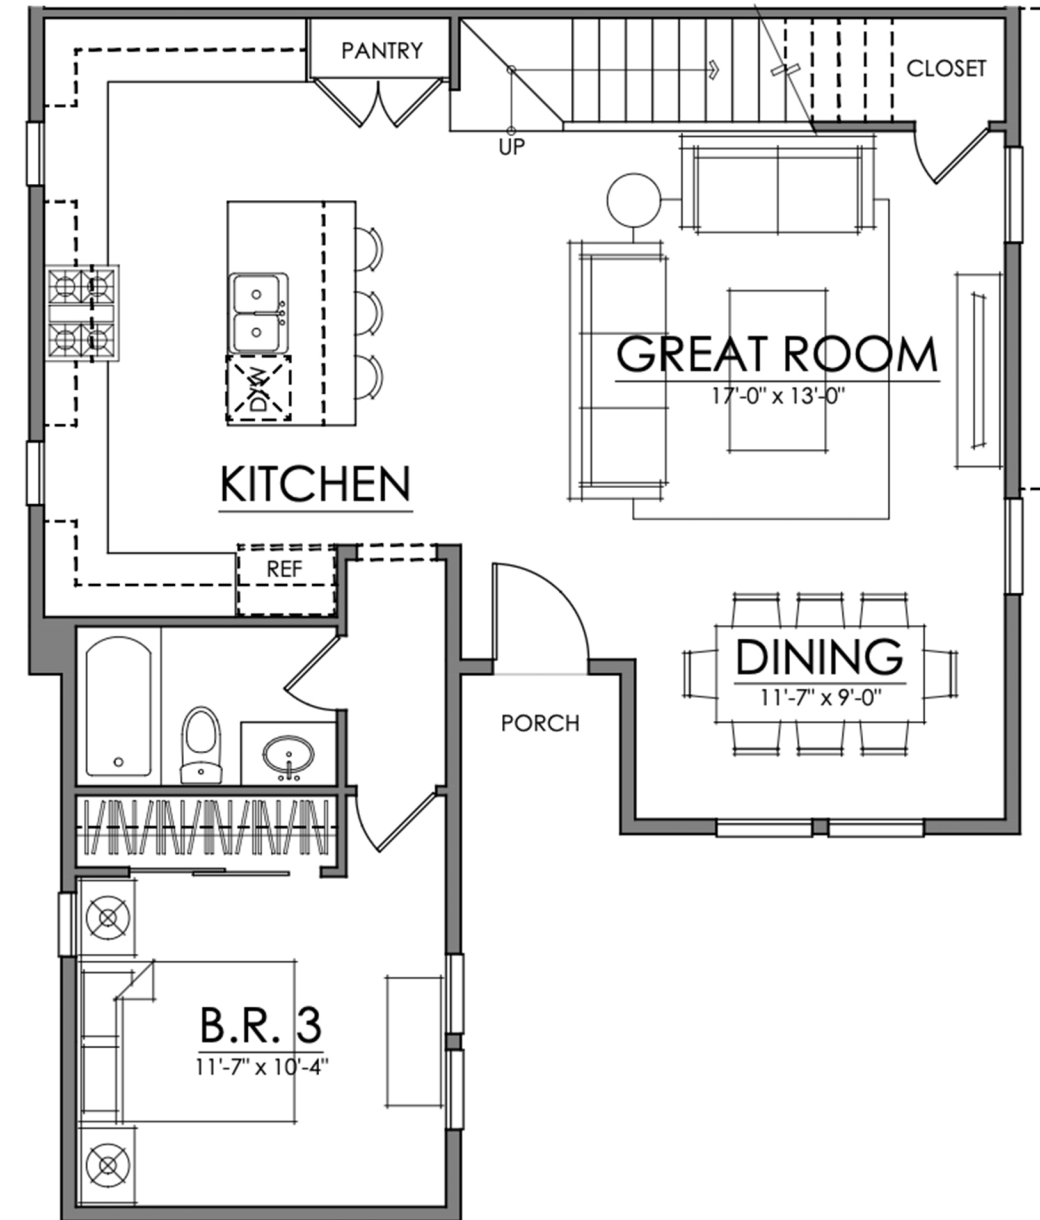

1/4" = 1'-0"

PLAN TWO | FIRST FLOOR | 335 SQ. FT.

1/4" = 1'-0"

FIRST FLOOR
SECOND FLOOR
TOTAL

335 SQ. FT.
760 SQ. FT.
1095 SQ. FT.

PLAN ONE | SECOND FLOOR | 865 SQ. FT.

1/4" = 1'-0"

PLAN ONE | FIRST FLOOR | 920 SQ. FT.

1/4" = 1'-0"

The Sanford
3 Bed/3 Bath

FIRST FLOOR
SECOND FLOOR
TOTAL

920 SQ. FT.
865 SQ. FT.
1785 SQ. FT.

PLAN ONE | SECOND FLOOR | 865 SQ. FT.

1/4" = 1'-0"

PLAN ONE | FIRST FLOOR | 920 SQ. FT.

1/4" = 1'-0"

FIRST FLOOR
SECOND FLOOR
TOTAL

920 SQ. FT.
865 SQ. FT.
1785 SQ. FT.