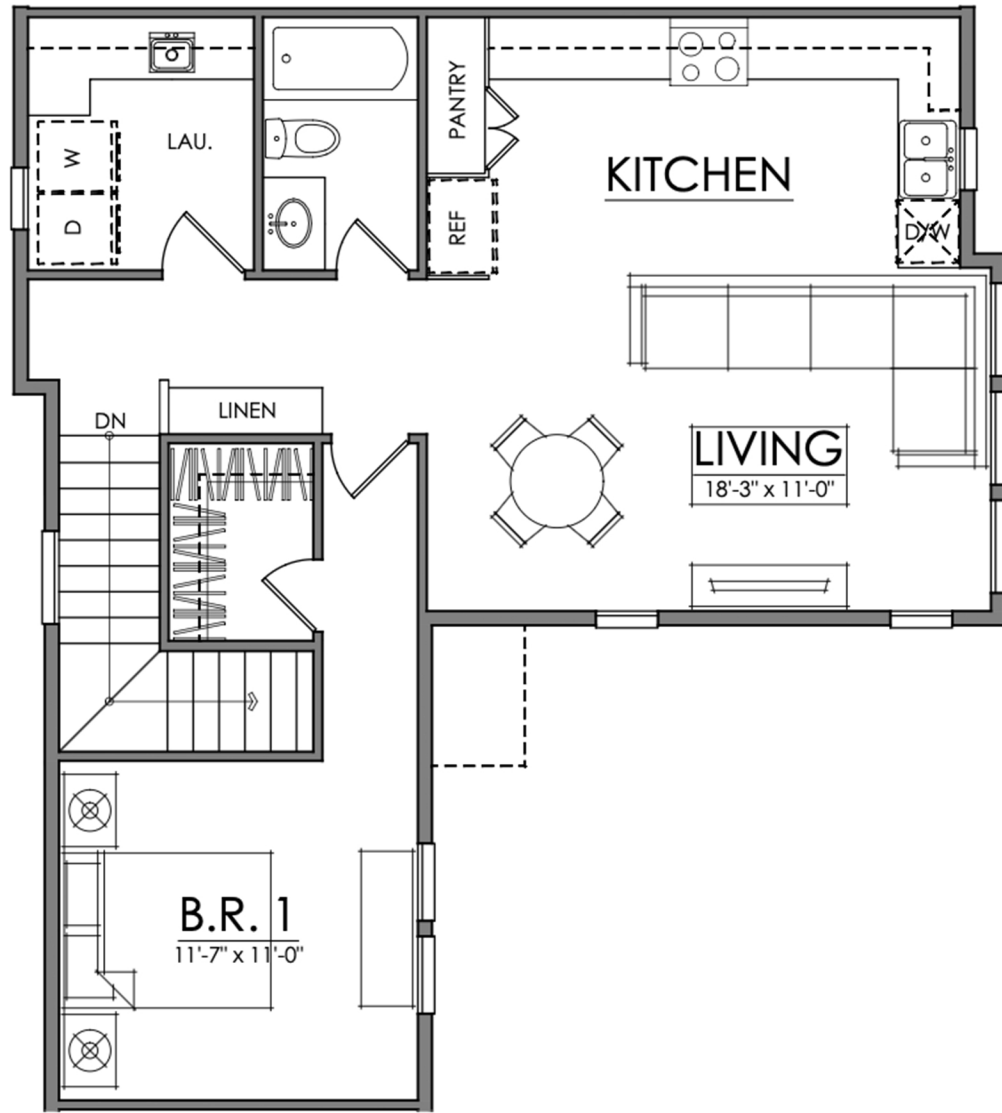

342arch.com
(706) 850-7740

Project Address
342 Arch Street
Athens

H U C K A B Y
P R O P E R T I E S

SECOND FLOOR

1/8" = 1'-0"

FIRST FLOOR

1/8" = 1'-0"

ARCH STREET

PLAN TWO | SECOND FLOOR | 760 SQ. FT.

1/4" = 1'-0"

PLAN TWO | FIRST FLOOR | 335 SQ. FT.

1/4" = 1'-0"

The Milledge
2 Bed/2 Bath

FIRST FLOOR
SECOND FLOOR
TOTAL

335 SQ. FT.
760 SQ. FT.
1095 SQ. FT.

PLAN TWO | SECOND FLOOR | 760 SQ. FT.

1/4" = 1'-0"

PLAN TWO | FIRST FLOOR | 335 SQ. FT.

1/4" = 1'-0"

FIRST FLOOR
SECOND FLOOR
TOTAL

335 SQ. FT.
760 SQ. FT.
1095 SQ. FT.

PLAN ONE | SECOND FLOOR | 865 SQ. FT.

1/4" = 1'-0"

PLAN ONE | FIRST FLOOR | 920 SQ. FT.

1/4" = 1'-0"

The Sanford
3 Bed/3 Bath

FIRST FLOOR
SECOND FLOOR
TOTAL

920 SQ. FT.
865 SQ. FT.
1785 SQ. FT.

PLAN ONE | SECOND FLOOR | 865 SQ. FT.

1/4" = 1'-0"

PLAN ONE | FIRST FLOOR | 920 SQ. FT.

1/4" = 1'-0"